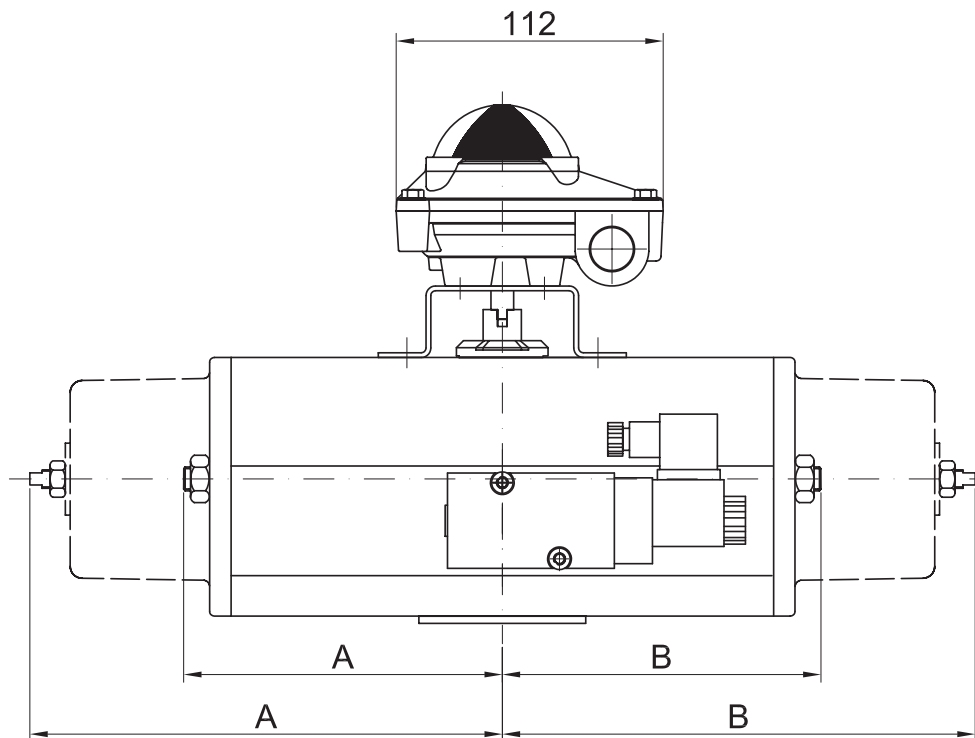

### Switch box RC-E10

- Housing of cast aluminium  
Powder coated  
Stainless steel shaft and cover bolts
- Stainless steel Mounting bracket  
VDI/VDE 3845
- Dome type visual position indicator
- Temperature range.  
-20 °C to +80 °C  
-5 °F to +175 °F
- Enclosure IP 67
- Cable entry M20
- Easy setting of cams
- Micro switches  
2 pcs Omron SPDT  
250 VAC / 3A  
24 VDC / 4A

### RC220 - 240 DA/SR WITH RC-E10 AND SOLENOID VALVE

Dim. (mm)	RC220-DA/SR	RC230-DA/SR	RC240-DA/SR
A	98/150	65/65	135/200
B	98/150	135/200	135/200
C	32	49	49
E	63	77	77
F	75	110	110

Ref No 897 / Art No 980897