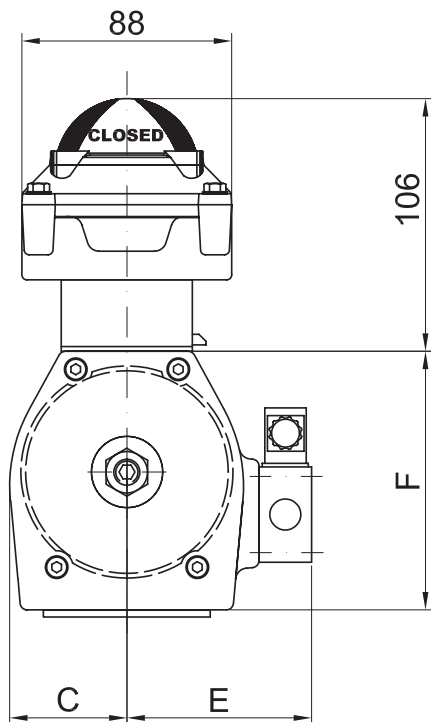

### Switch box RC-E10 and solenoid valve

A price worthy package for less demanding applications

Specification includes Switch box RC-E10 and solenoid valve connected in the switch box. Ready mounted on actuators size RC 220–230–240 DA and SR.  
Delivery from stock.

### RC220 - 240 DA/SR WITH RC-E10 AND SOLENOID VALVE

Dim. (mm)	RC220-DA/SR	RC230-DA/SR	RC240-DA/SR
A	98/150	65/65	135/200
B	98/150	135/200	135/200
C	32	49	49
E	63	77	77
F	75	110	110

Ref No 897 / Art No 980897