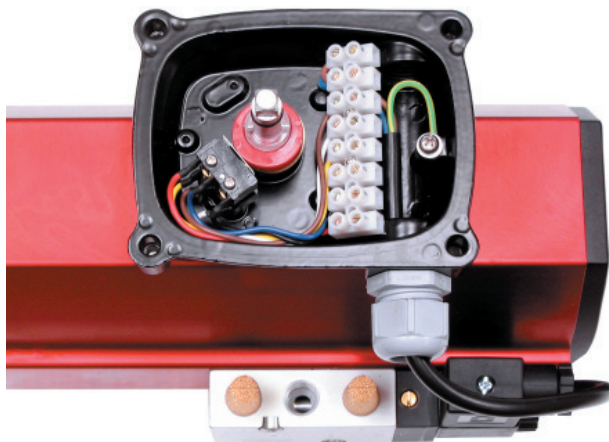

### Switch box RC-E10 and solenoid valve

A price worthy package for less demanding applications

Specification includes Switch box RC-E10 and solenoid valve connected in the switch box. Ready mounted on actuators size RC 220–230–240 DA and SR.  
Delivery from stock.

### Switch box RC-E10

- Housing of cast aluminium  
Powder coated  
Stainless steel shaft and cover bolts
- Stainless steel Mounting bracket  
VDI/VDE 3845
- Dome type visual position indicator
- Temperature range.  
-20 °C to +80 °C  
-5 °F to +175 °F
- Enclosure IP 67
- Cable entry M20
- Easy setting of cams
- Micro switches  
2 pcs Omron SPDT  
250 VAC / 3A  
24 VDC / 4A

### Solenoid valve

- Connected in the switch box
- Mounted Silencer
- 24 VDC or 230 VAC
- Enclosure IP65

[www.remotecontrol.se](http://www.remotecontrol.se)

Remote Control Sweden  
Tel +46 (0)23 587 00  
Fax +46 (0)23 587 45  
[www.remotecontrol.se](http://www.remotecontrol.se)  
[info@remotecontrol.se](mailto:info@remotecontrol.se)