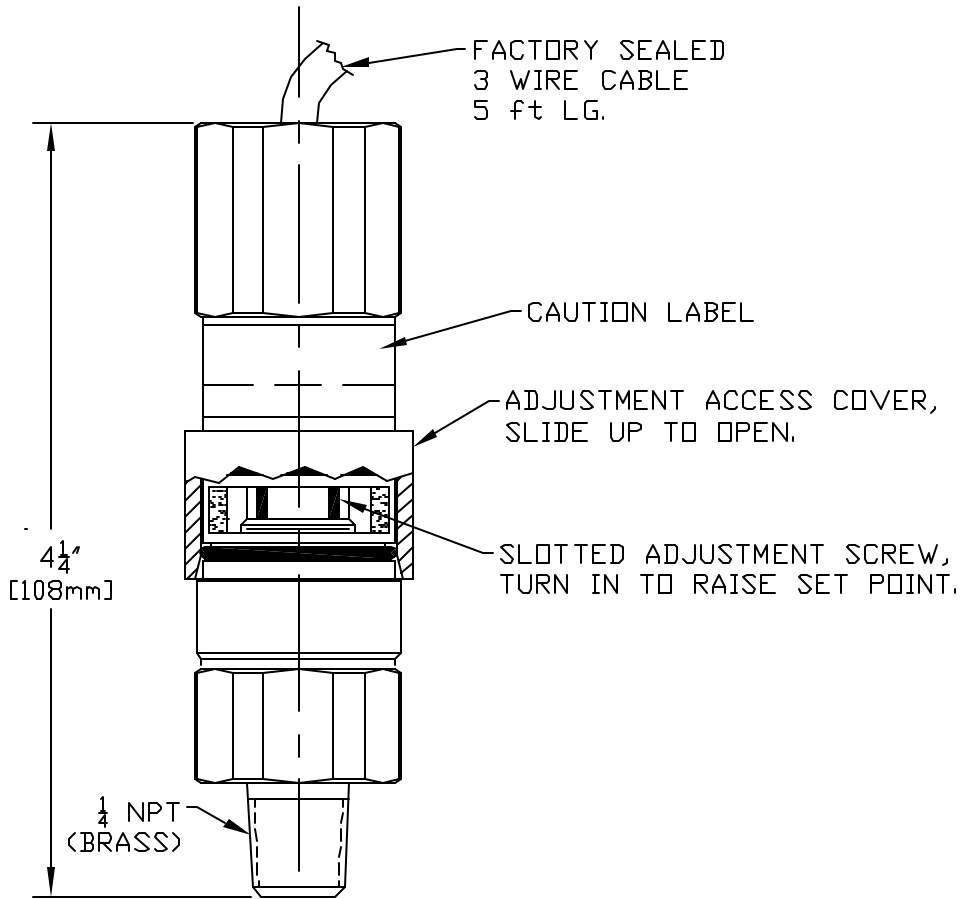

WIRE COLOR CODING  
 RED ——— N.O.  
 BLACK ——— N.C.  
 WHITE ——— COM.

MODEL NO.	ADJUSTABLE RANGE	
	psi	bar
10-E13	100 TO 1500	6.9 TO 103.4
10-E14	180 TO 3000	12.4 TO 206.8
10-E15	400 TO 4700	27.6 TO 324.1
10-E16	4000 TO 7500	275.8 TO 517.1

SPECIFICATIONS:  
 UL RECOGNIZED, CSA CERTIFIED  
 E/R: 5 AMPS 250 VAC

SYM	DESCRIPTION	DATE	DN	APPD
M	CHANGED MPa TO bar. ECN#E0044	10-23-02	S.R.	H.N.
L	ADDED MODEL 16 ECN#C0560	2/4/00	AB	LK
K	REDRAWN. REV. RANGES PER ECN#C5565	5-10-96	P.W.	L.K.
REVISIONS				

ORIGINAL DATE	2-26-91
DRWN	PETER WEILER
CHKD	A. BARTER
APPD	L. KHATCHADORIAN

TITLE	10-E SERIES (PISTON)
UNLESS OTHERWISE SPECIFIED DIMENSIONS ARE IN INCHES	
SCALE	FULL

DF001D
<b>UE</b> UNITED ELECTRIC CONTROLS COMPANY WATERTOWN * MASSACHUSETTS
DWG NO A-12865